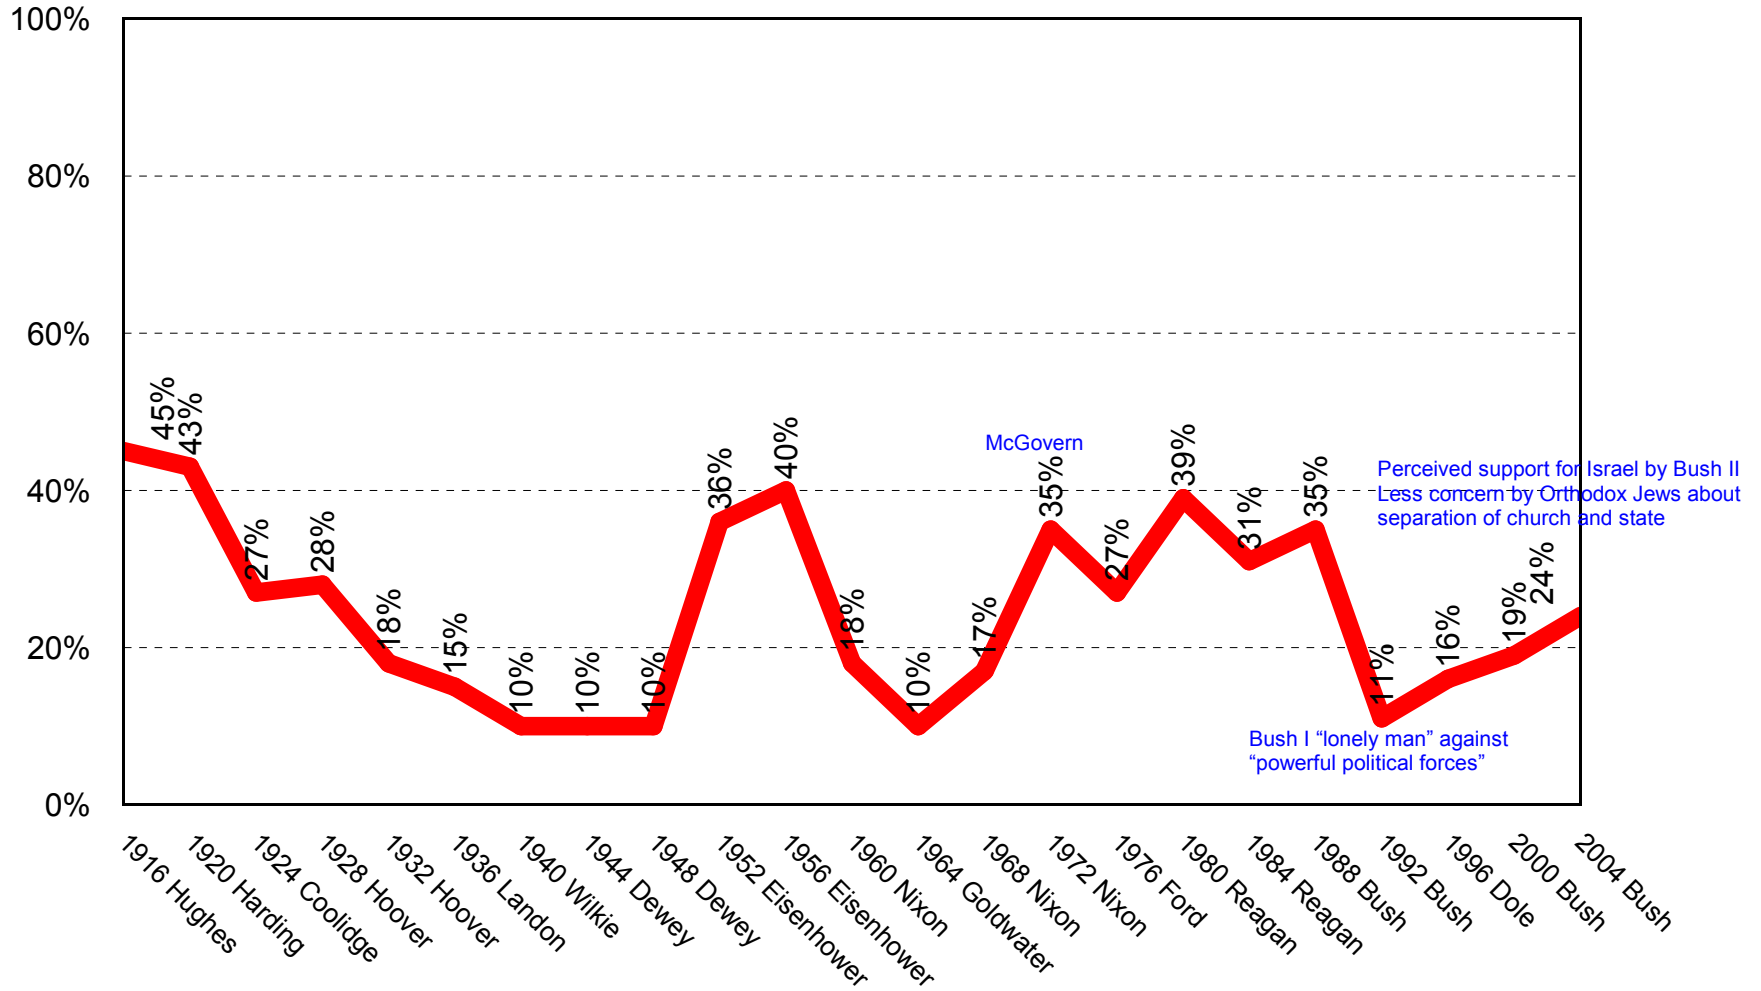

JEWISH VOTE FOR THE REPUBLICAN CANDIDATE IN PRESIDENTIAL ELECTIONS

SOURCE: L. SANDY MAISEL AND IRA FORMAN, EDS. *JEWES IN AMERICAN POLITICS* (LANHAM: ROWMAN & LITTLEFIELD, 2001). 2004 DATA FROM JTA, NOVEMBER 3, 2004)